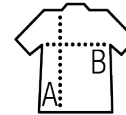

SOL'S SPORTY LSL WOMEN

WOMEN'S LONG SLEEVE SPORTS T-SHIRT

Quality

MESH 140
100% breathable polyester

Style

Round neck
Cut and sewn
Close-fitting cut
Binding at collar

Sizes	XS	S	M	L	XL	XXL
A/B	60/41	62/44	64/47	66/50	68/53	70/56

PACKING

5

Carton size
weight :

FEATURES

White

Red

Royal blue

Black