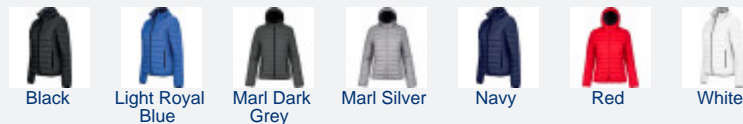

KARIBAN

K6111 Ladies' lightweight hooded padded jacket

100% polyamide. Polyester lining. Warm and ultra-lightweight. Folds up into storage bag. 2 front zipped pockets. Inside : Convoy Grey for Black, Red, Marl Dark Grey and Marl Silver ; Navy for Light Royal Blue and Navy ; White for White.

Colours available in XS - S - M - L - XL - XXL

PACKAGE

 15

CATALOGUE PAGE

p.265